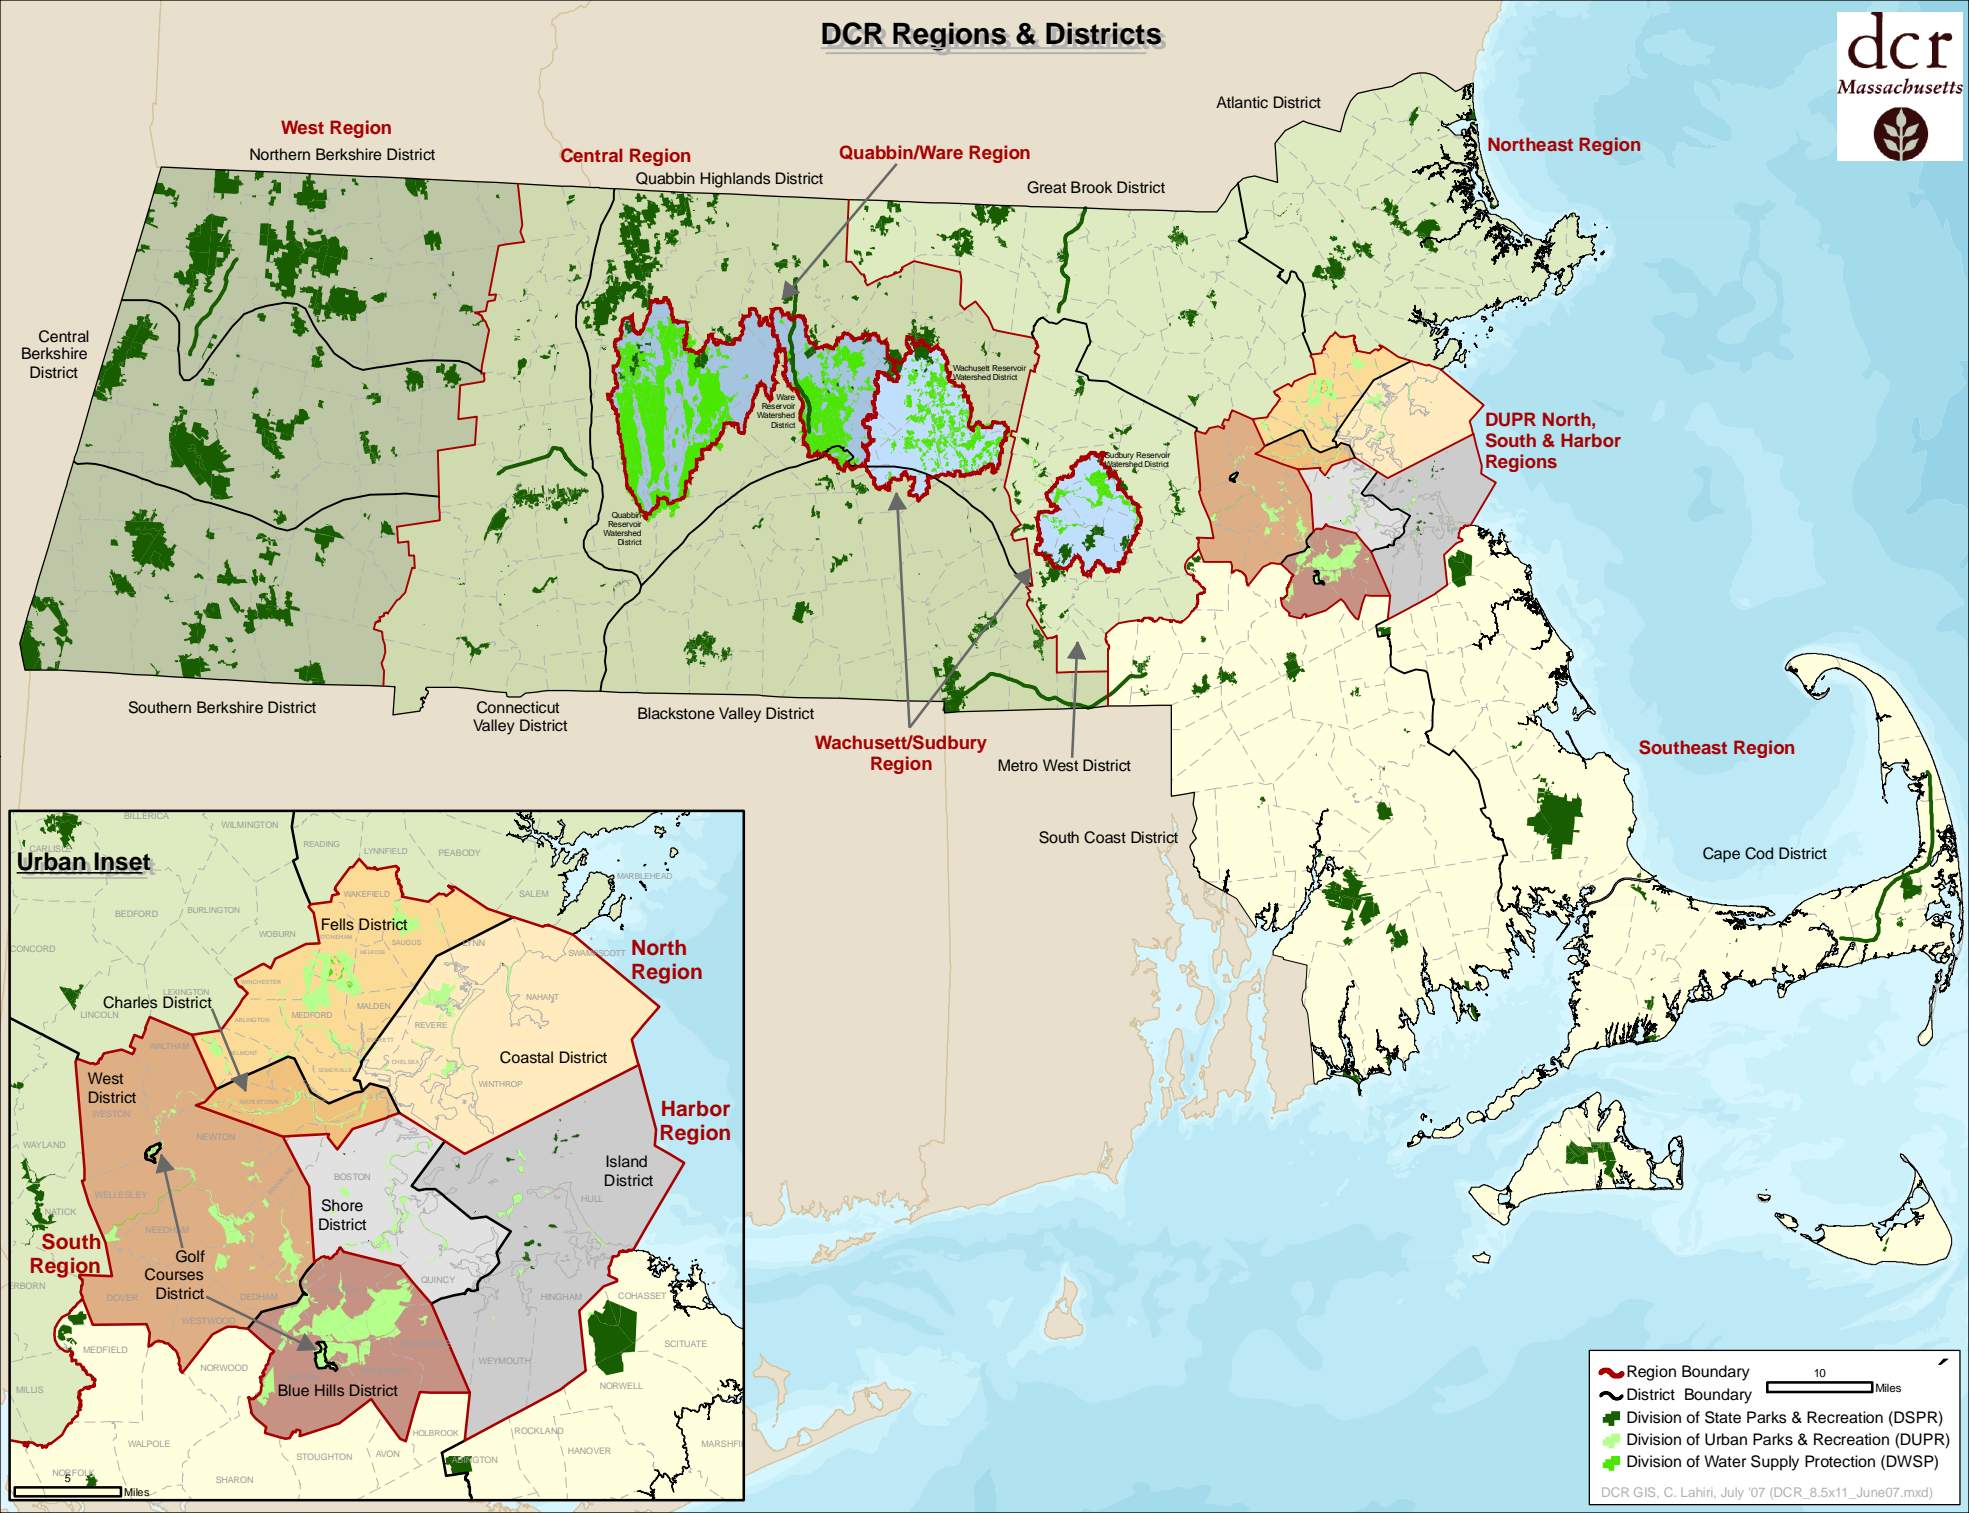

# DCR Regions & Districts

**West Region**

Northern Berkshire District

**Central Region**

Quabbin Highlands District

**Quabbin/Ware Region**

Great Brook District

**Northeast Region**

Atlantic District

Central Berkshire District

**DUPR North, South & Harbor Regions**

Southern Berkshire District

Connecticut Valley District

Blackstone Valley District

**Wachusett/Sudbury Region**

Metro West District

**Southeast Region**

South Coast District

Cape Cod District

**Urban Inset**

**Fells District**

**North Region**

Charles District

Coastal District

**Harbor Region**

**South Region**

Golf Courses District

Shore District

**Blue Hills District**

Region Boundary  
 District Boundary  
 Division of State Parks & Recreation (DSPR)  
 Division of Urban Parks & Recreation (DUPR)  
 Division of Water Supply Protection (DWSP)